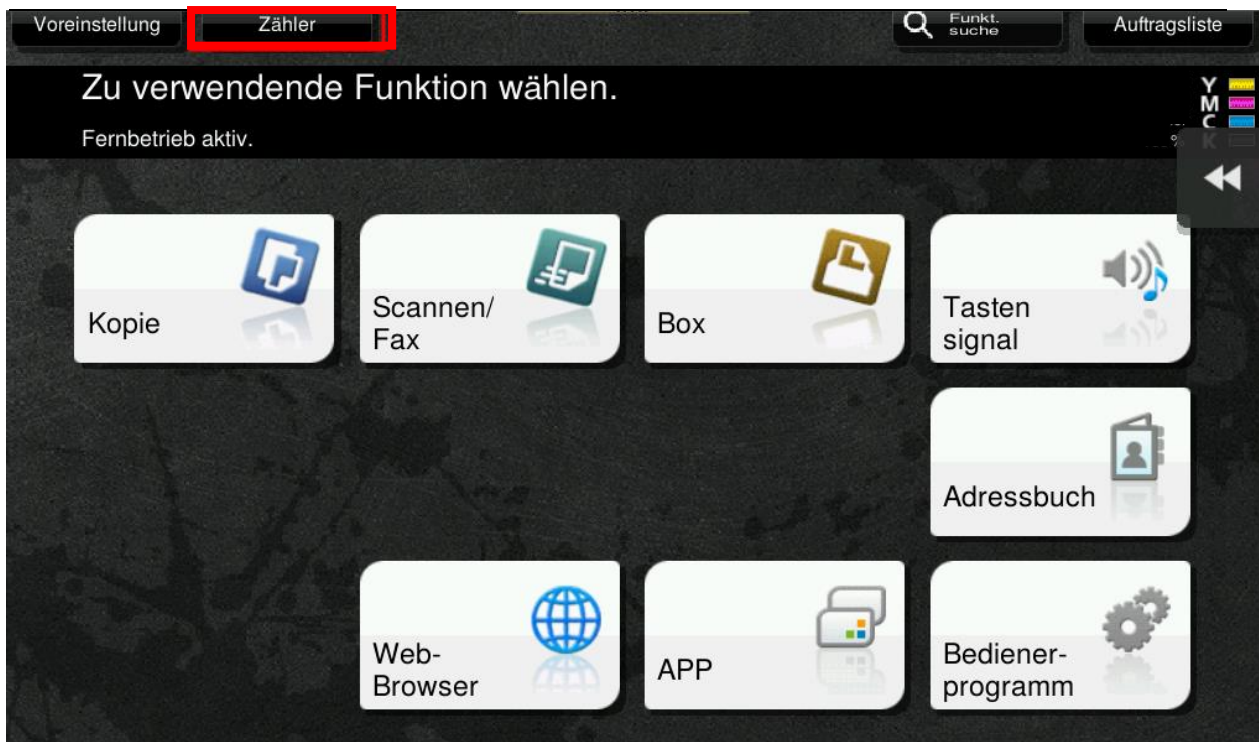

### **bizhub C458/C558/C658**

➔ Taste **Zähler** drücken

KONICA MINOLTA

Giving Shape to Ideas

The screenshot shows the control panel interface. On the left, there is a vertical menu with buttons for 'Tastatur anzeigen', 'Zähler', and another 'Zähler'. The 'Zähler' button is highlighted in yellow. Below it, a display shows 'Gesamt 318', 'Schwarz 110', and 'Farbe 208'. The main display area shows 'Seriennummer' followed by a colon and a red box around the 'Kopie' button. To the right of 'Kopie' are buttons for 'Druck', 'Scannen', and 'Andere'. Below these is a table with three columns: 'Gesamt', 'Großformat', and 'Gesamt (Kopie + Druck)'. The table contains the following data: